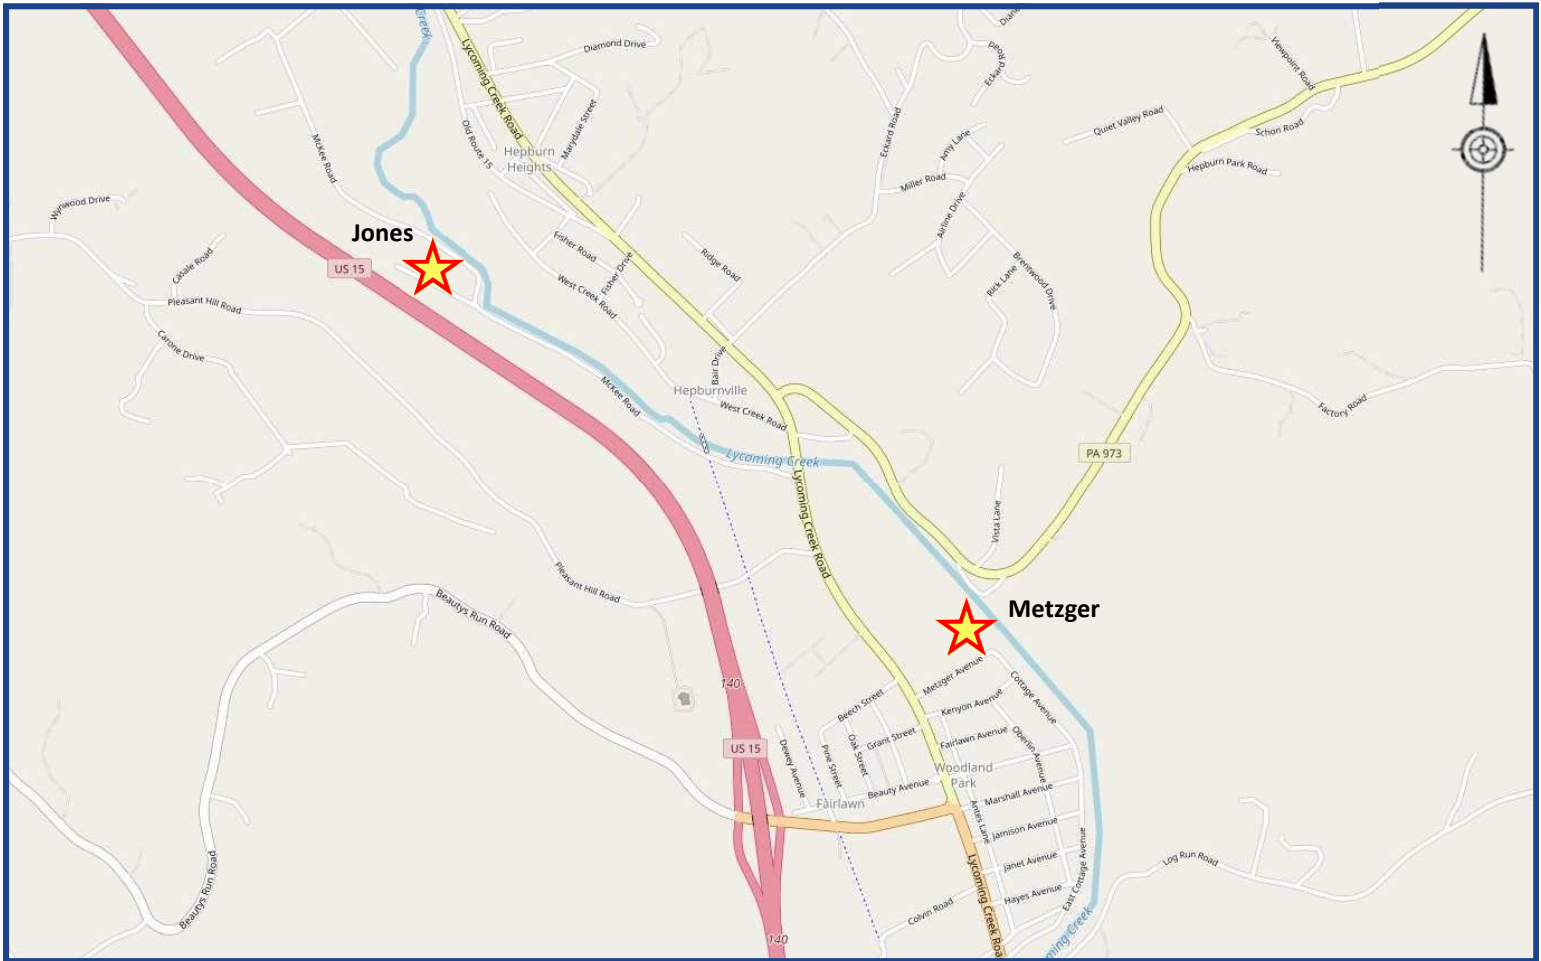

WILLIAMSPORT AYSO FIELDS

GPS: LAT 41°17'49.9" LON 77°03'23.3" (Metzger)

GPS: LAT 41°18'30.6" LON 77°04'35.9" (Jones)

Directions (Metzger)

- Interstate 180 to Route 15 North (Continue 4.0 miles)
- Turn Right at Hepburnville Exit
- Turn Right at end of ramp onto Beautys Run Road.
- Turn Left at traffic signal onto Lycoming Creek Road (Continue approx 0.2 miles)
- Turn Right onto Metzger Avenue
- Field is on left

Directions (Jones)

- Interstate 180 to Route 15 North (Continue 4.0 miles)
- Turn Right at Hepburnville Exit
- Turn Right at end of ramp onto Beautys Run Road.
- Turn Left at traffic signal onto Lycoming Creek Road (Continue 0.7 miles)
- Turn Left onto McKee Road (prior to crossing bridge) (Continue 0.8 miles)
- Fields are on left